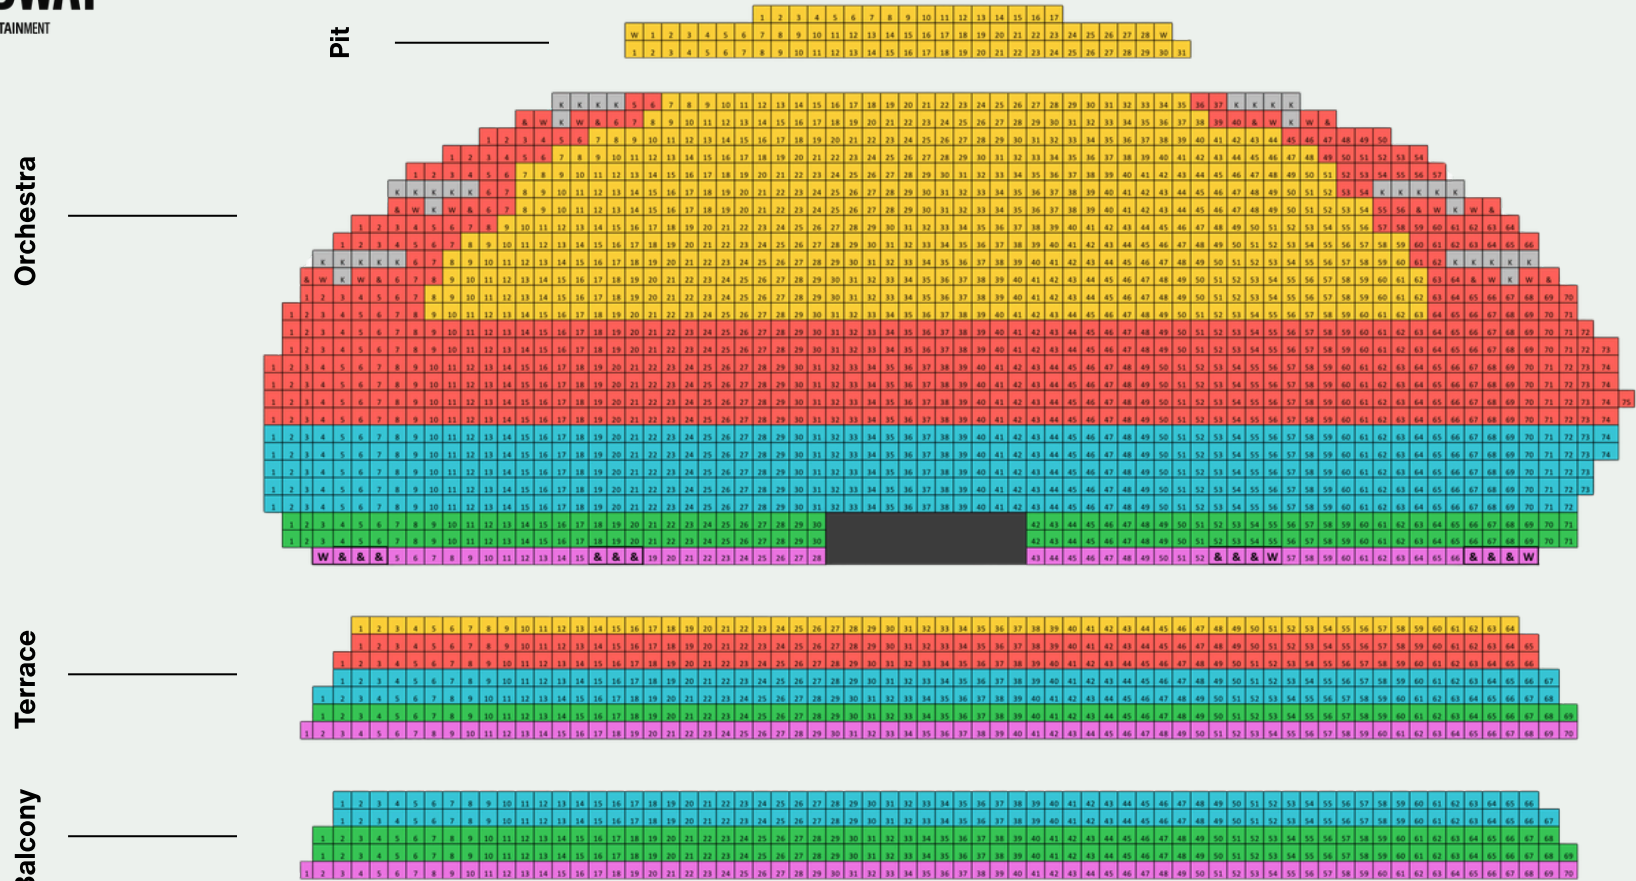

Stage

Premium

\$109.00

Level 2

\$85.00

Level 3

\$71.50

Level 4

\$58.00

Level 5

\$49.00

Map shows group ticket pricing for *SIX* in Spokane April 27-28, 2027.